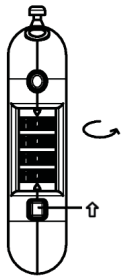

## Helmet lock

7275

1

### SO ENTER YOUR CODE:

To set your combination:  
Push up the square button, hold it while selecting your combination. Release the button to set the code.

2

### PULL OUT THE CABLE:

Pull out the cable:  
The cable can be pulled out by pressing the button.  
The cable can be stuck by releasing the button.

2

### DRAW THE CABLE IN:

Hold the button, the cable can be rolled up automatically.

3