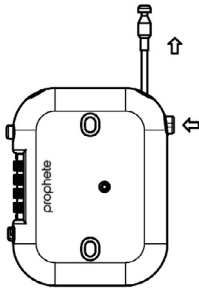

### SO ENTER YOUR CODE:

To set your combination:  
Push up the square button, hold it while selecting your combination. Release the button to set the code.

2

### PULL OUT THE CABLE:

Pull out the cable:  
The cable can be pulled out by pressing the button.  
The cable can be stuck by releasing the button.

2

### DRAW THE CABLE IN:

Hold the button, the cable can be rolled up automatically.

3